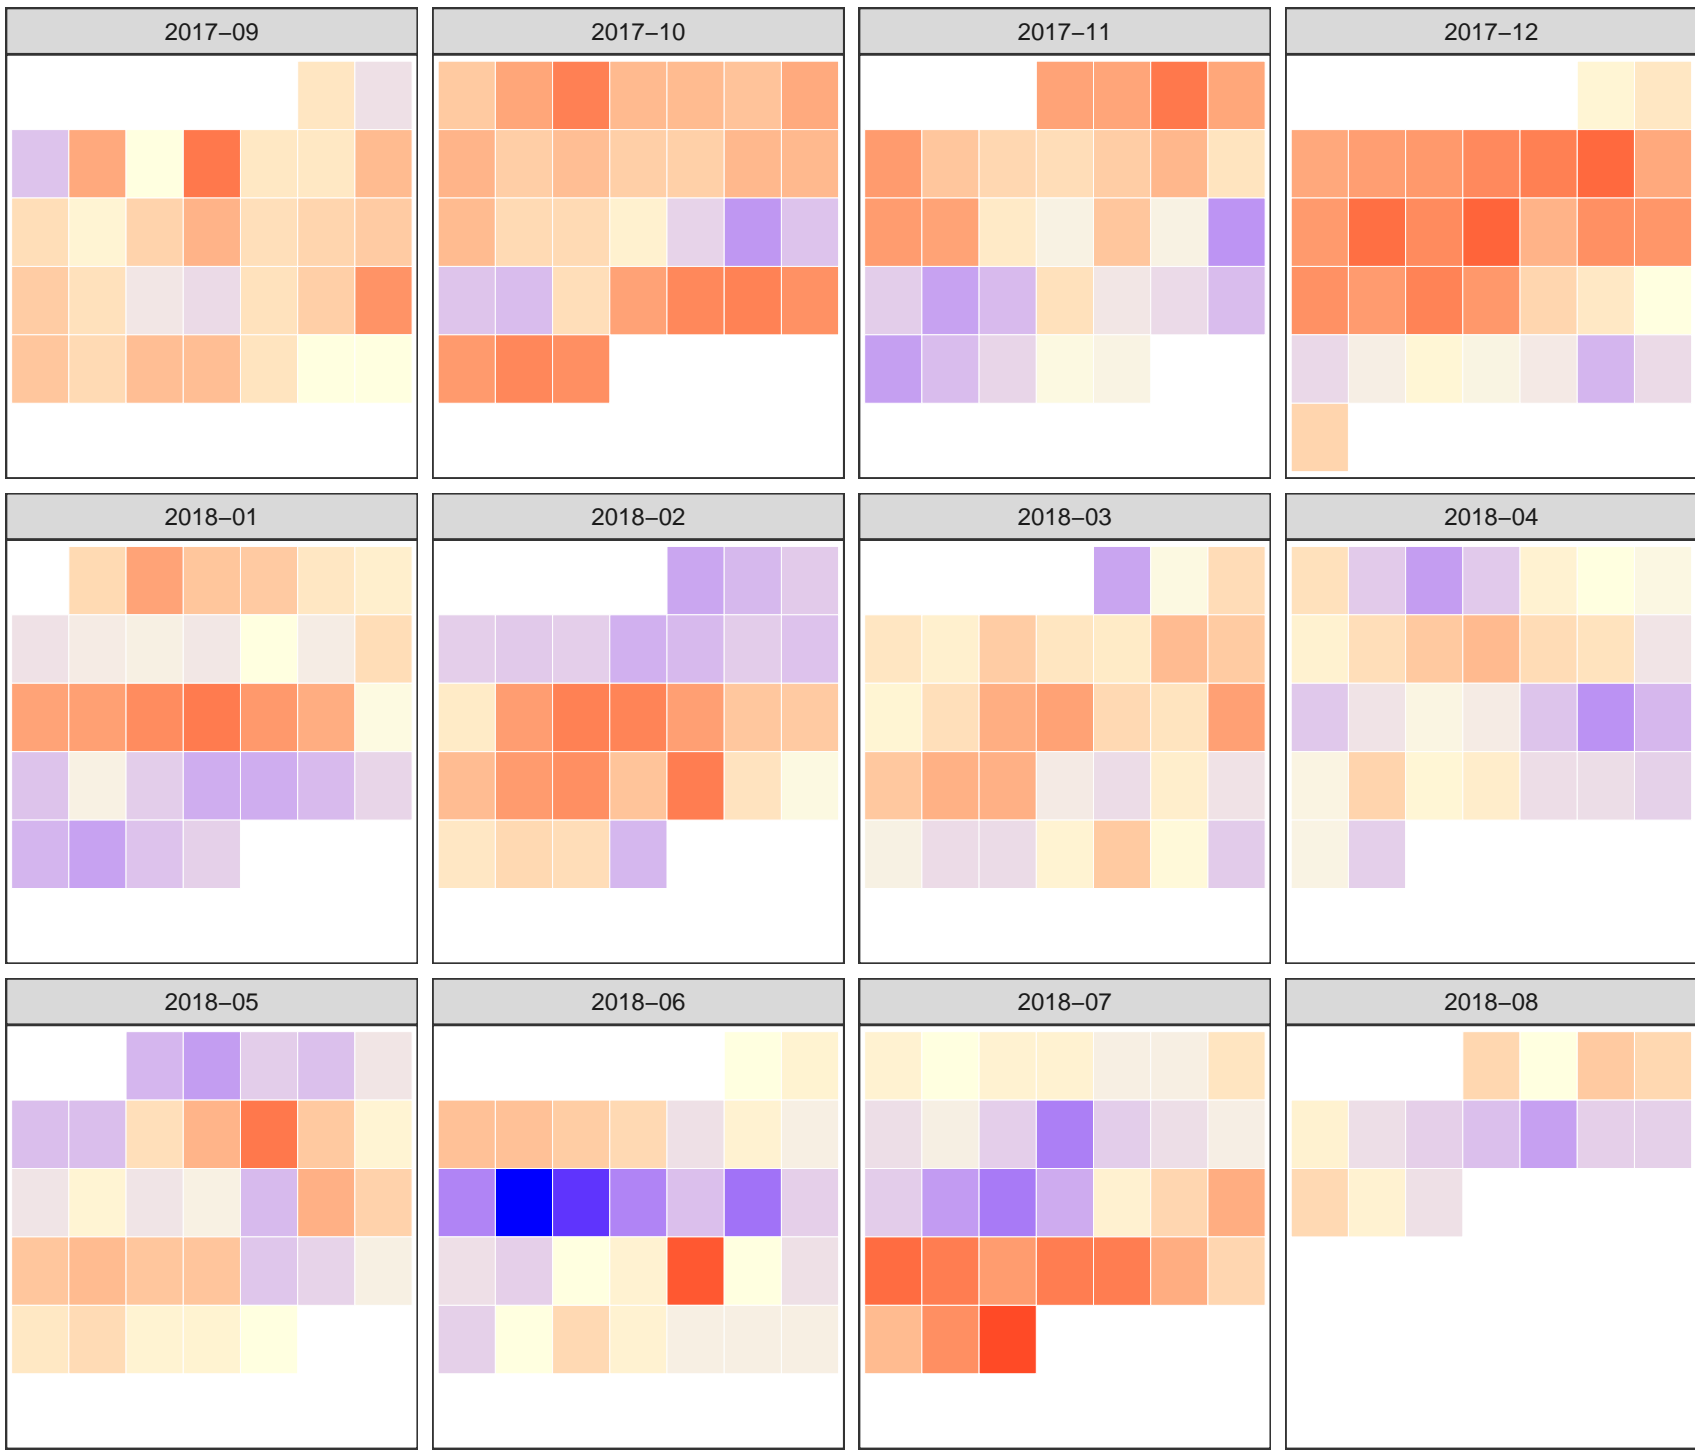

Normalized temperature anomaly, Fairbanks Airport, Last twelve months

Normalized anomaly (stddev)