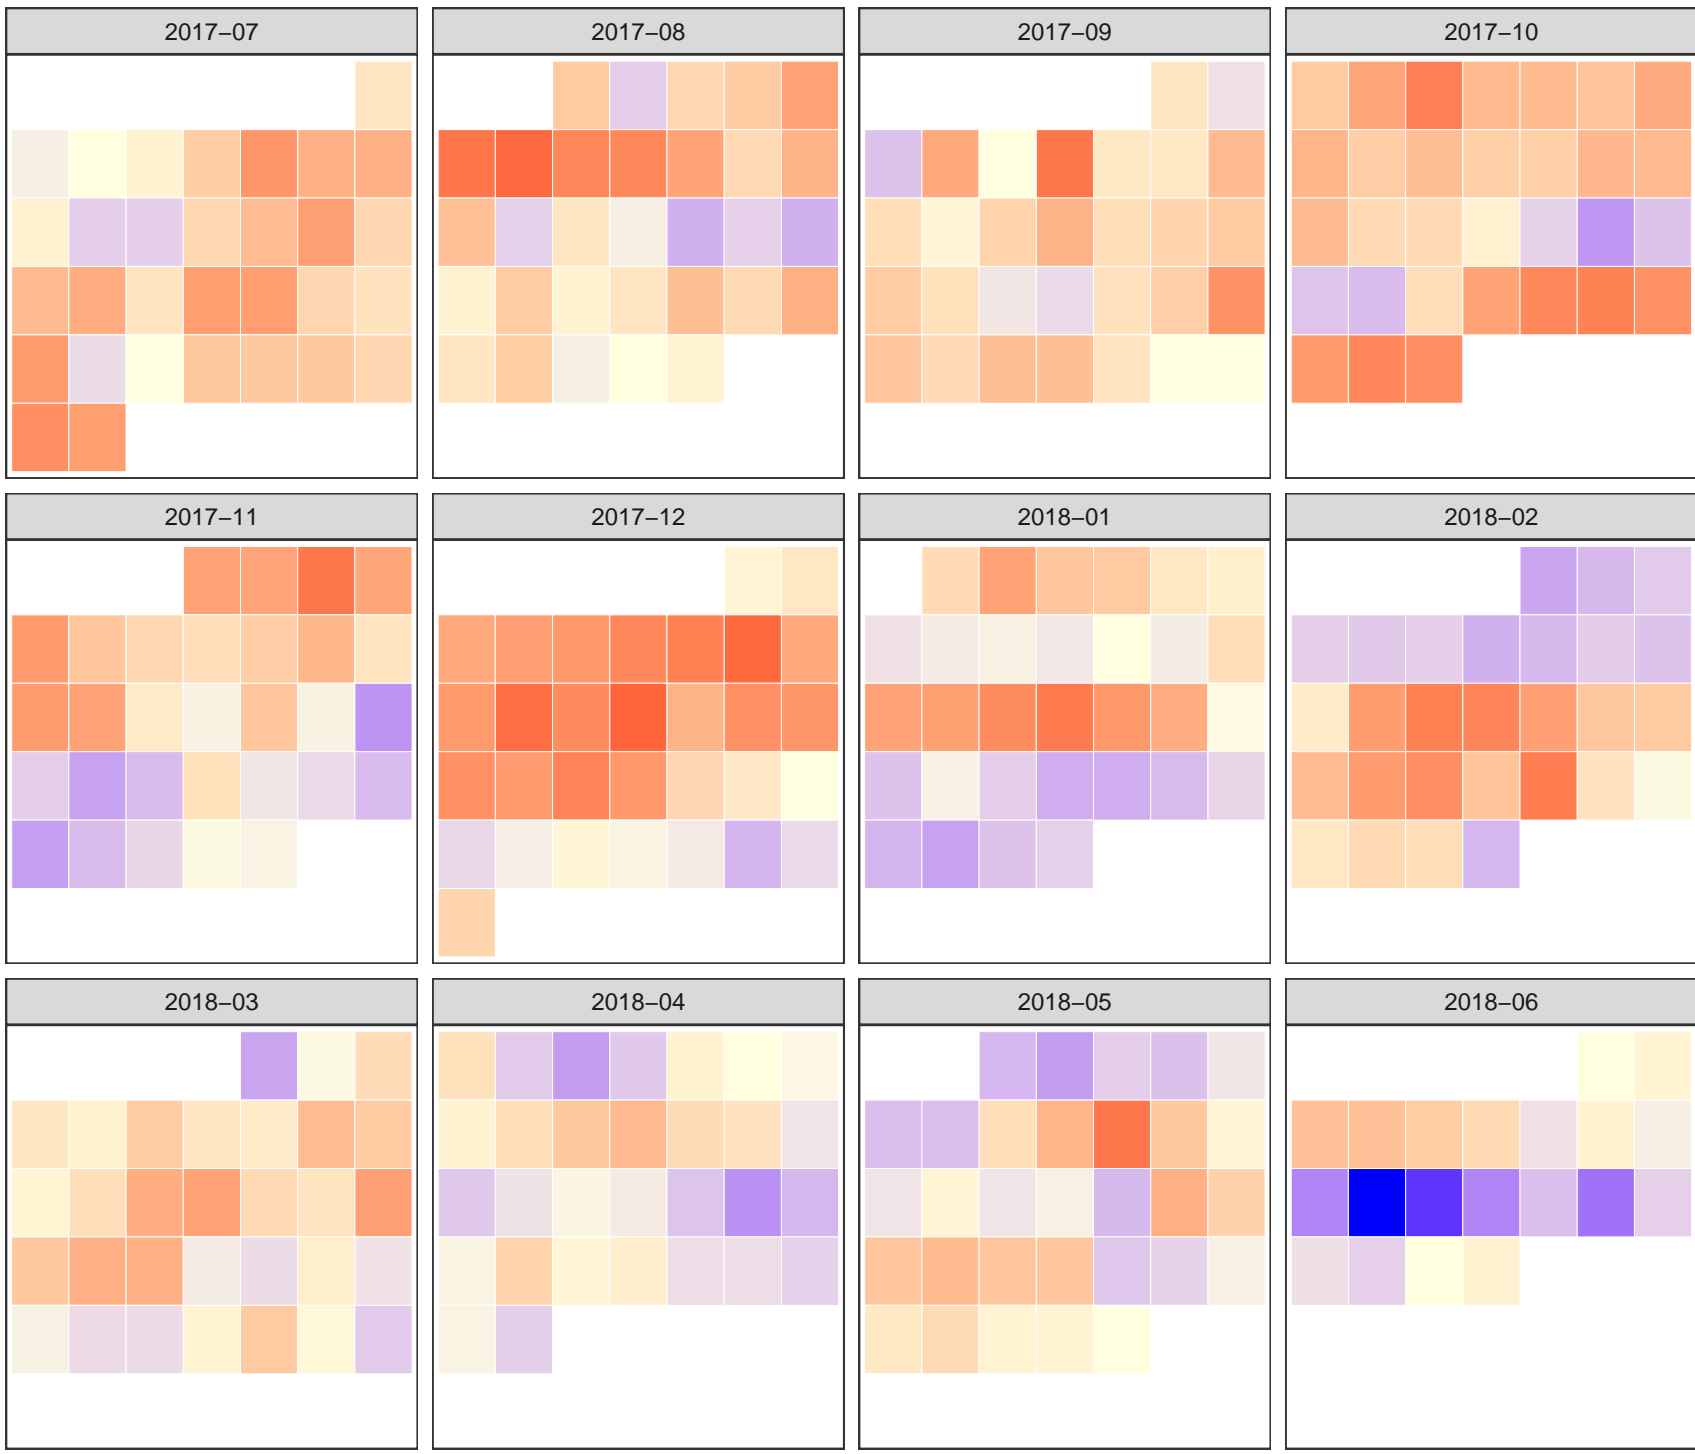

Normalized temperature anomaly, Fairbanks Airport, Last twelve months

Normalized anomaly (stddev)