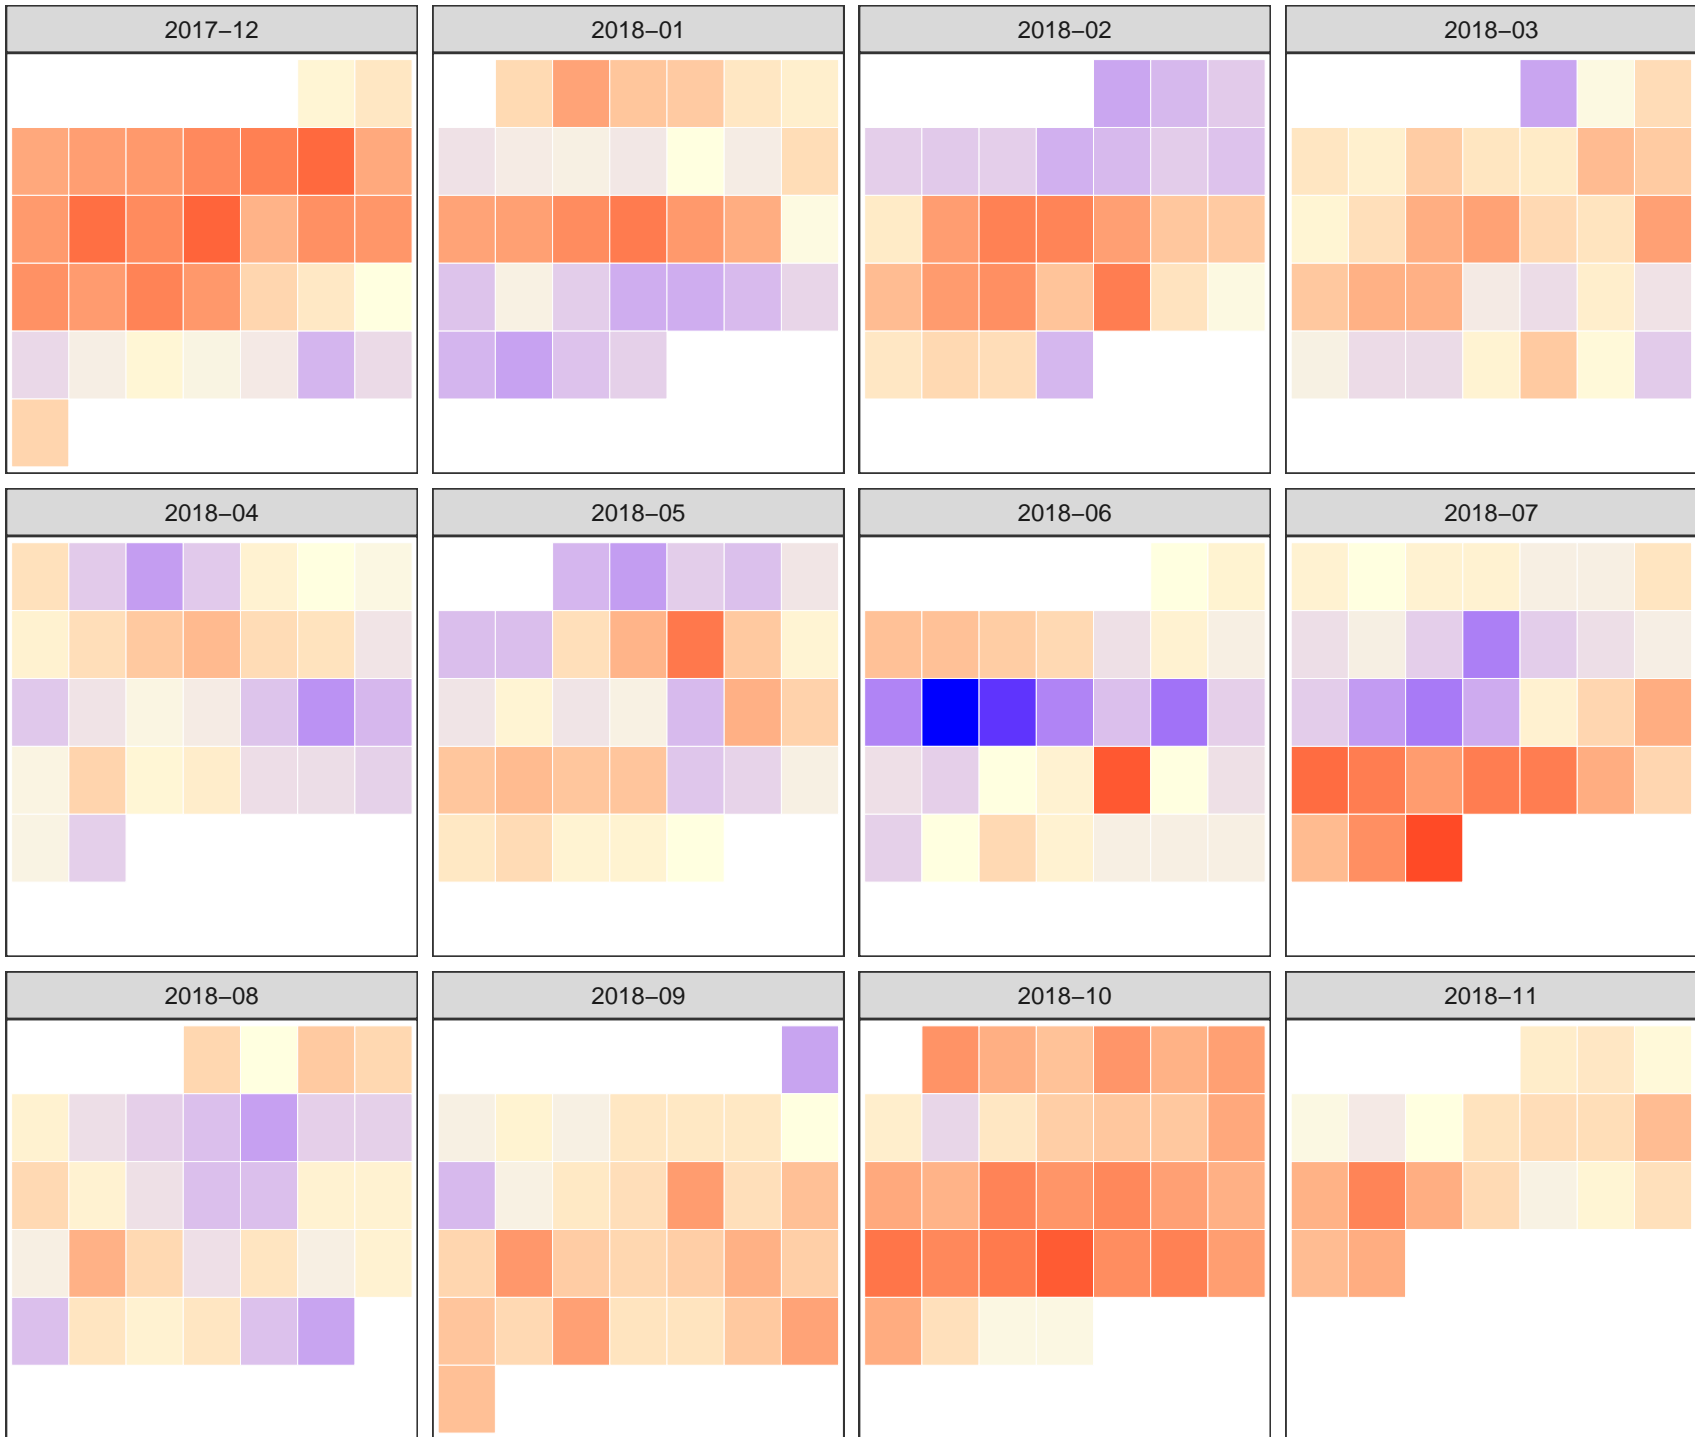

Normalized temperature anomaly, Fairbanks Airport, Last twelve months

Normalized anomaly (stddev)